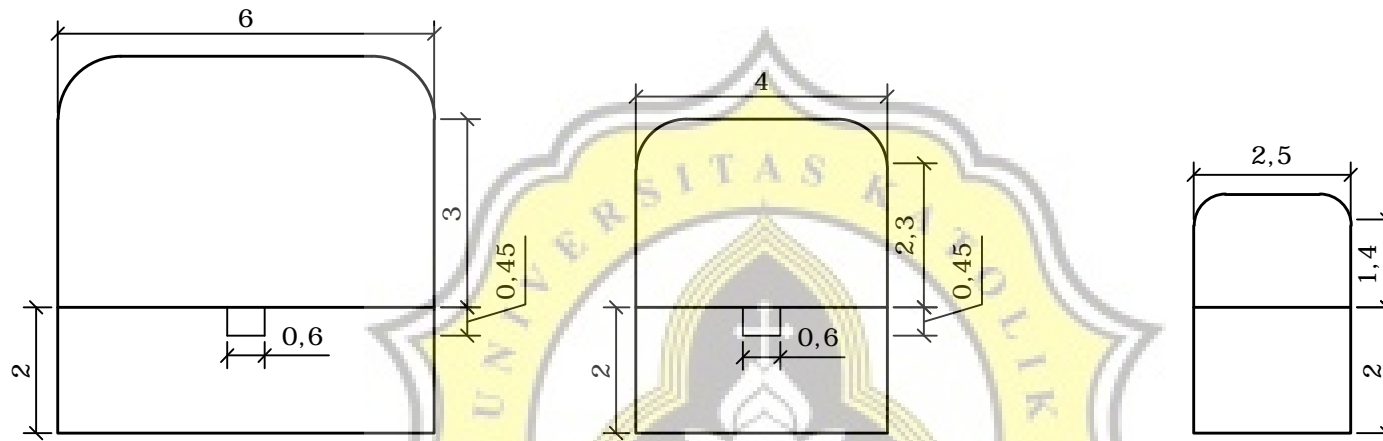

Indonesian Endemic Animals

Boks besar:
Kebutuhan : 8 boks
Luas : 35,57 m²/boks
Total : 188,56 m²

Boks sedang:
Kebutuhan : 20 boks
Luas : 11,73 m²/boks
Total : 234,6 m²

Boks kecil:
Kebutuhan : 19 boks
Luas : 4,4 m²/boks
Total : 83,6 m²

Total Luas *Indonesian
Endemic Animals* :
506,76 m²