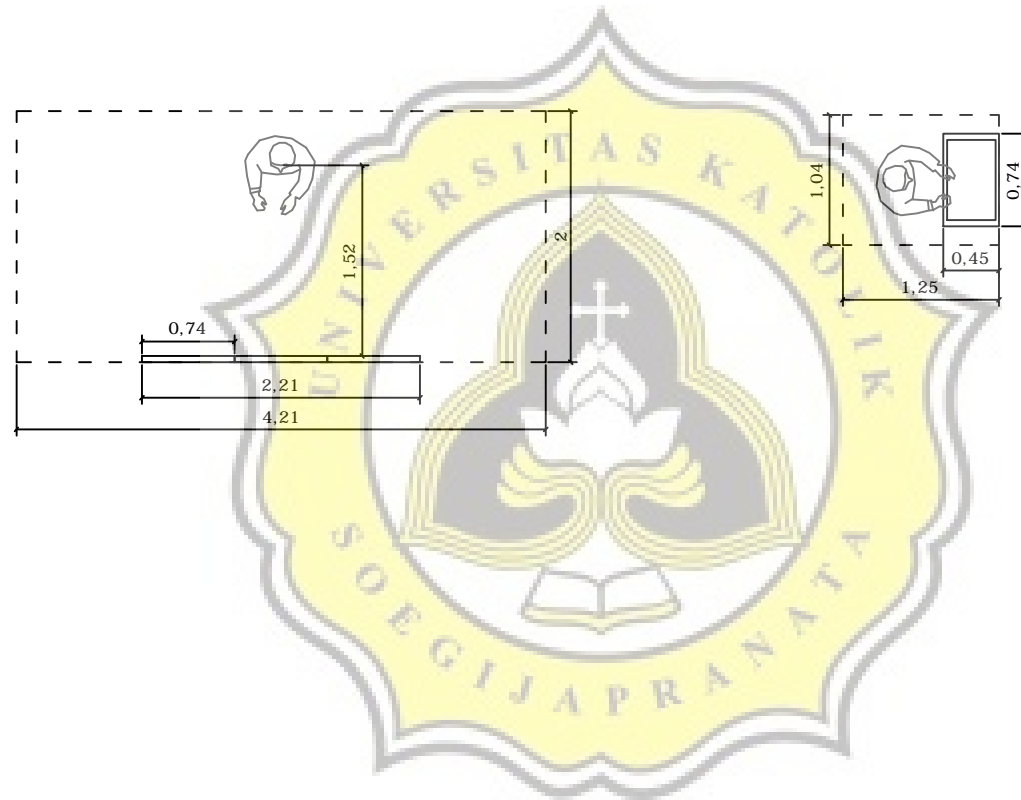

## INVERTEBRATA PLAY

LUAS:  
 $8,43 \text{ m}^2 + 11,61 \text{ m}^2 = 20,04 \text{ m}^2$   
Sirkulasi 100% =  $20,04 \text{ m}^2$   
Total luas invertebrata play = **40,08 m<sup>2</sup>**

ORGANISASI RUANG

Gambar 3.16 Organisasi Ruang

INVERTEBRATA PLAY