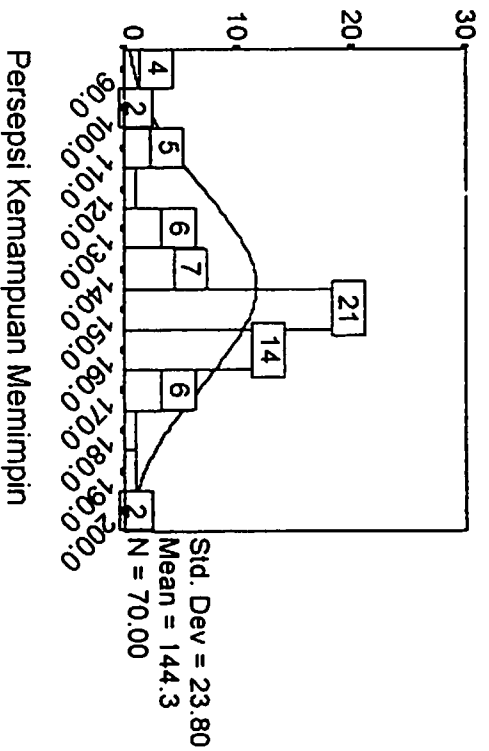

--- Kolmogorov - Smirnov Goodness of Fit Test

KM Persepsi Kemampuan Memimpin

Test distribution - Normal Mean: 144.34
Standard Deviation: 23.80

Cases: 70

Absolute	Most extreme differences		
.15387	Positive	Negative	K-S Z
	.08328	-.15387	1.2874
			2-Tailed P
			.0727