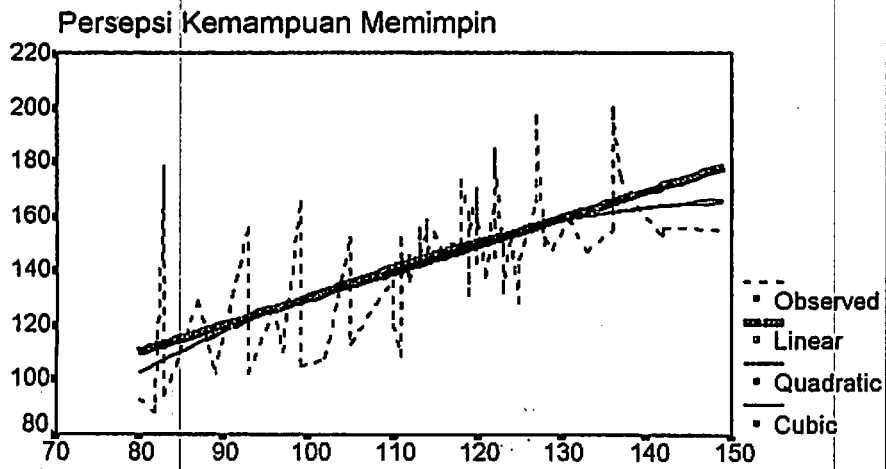

Persepsi Komunikasi Interpersonal

Independent: KI

Dependent	Mth	Rsq	d.f.	F	Sigf	b0	b1	b2	b3
KM	LIN	.404	68	46.17	.000	31.7341	.9814		
KM	QUA	.422	67	24.50	.000	-90.579	3.2193	-.0100	
9 KM	CUB	.424	67	24.63	.000	-52.776	2.1411		-3.E-05

Notes:

9 Tolerance limits reached; some dependent variables were not entered.

Hi-Res Chart # 1: Curvefit for persepsi kemampuan memimpin