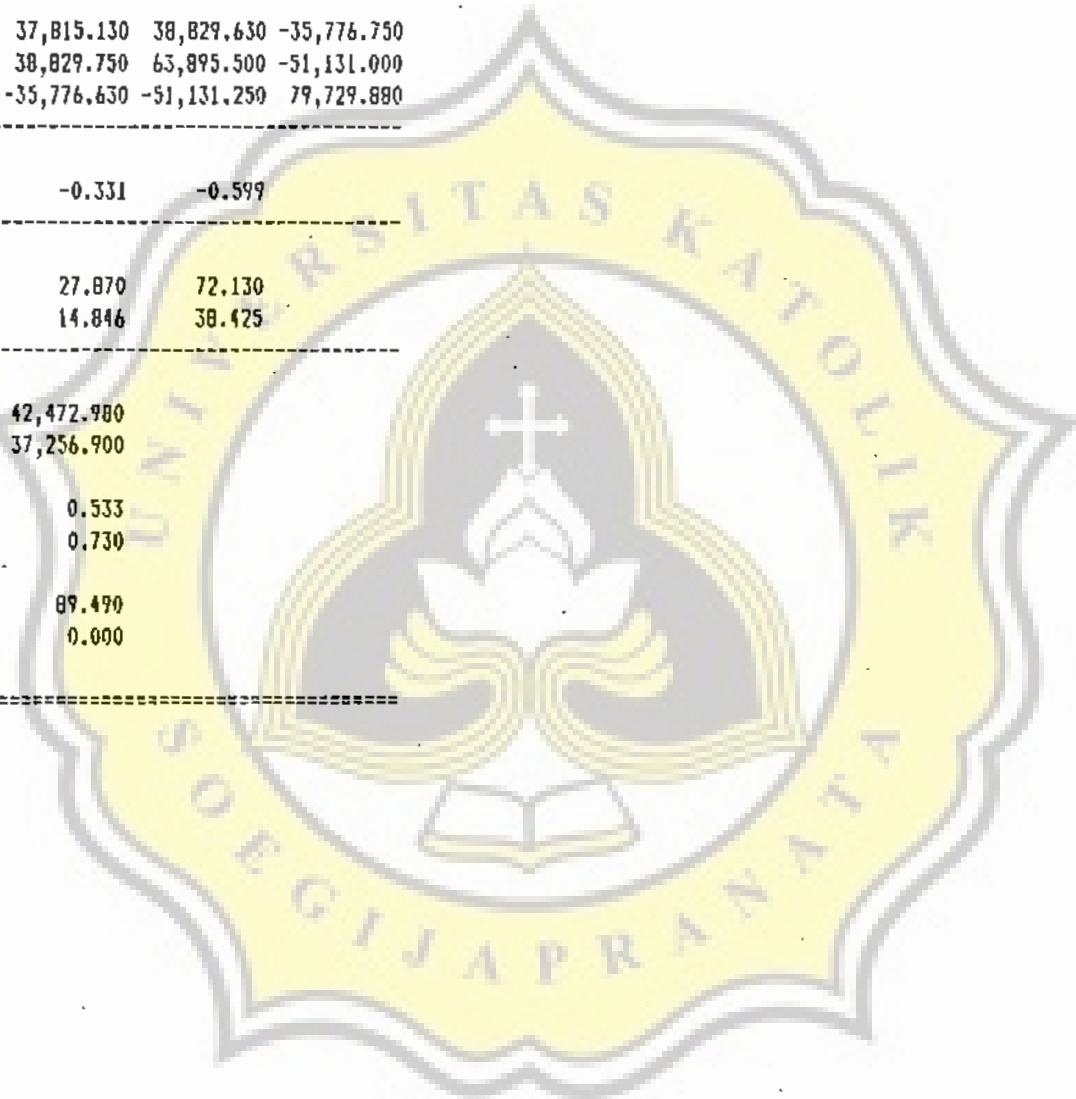

11 RANGKUMAN ANAREG

=====

X	1	2	Y

Sumber: Total A

1	37,815.130	38,829.630	-35,776.750
2	38,829.750	63,895.500	-51,131.000
Y	-35,776.630	-51,131.250	79,729.880

Beta	-0.331	-0.599

SRX	27.870	72.130
SEZ	14.846	38.425

JK Reg.	42,472.980
JK Res.	37,256.900

R²	0.533
R	0.730

F	89.490
p	0.000

=====