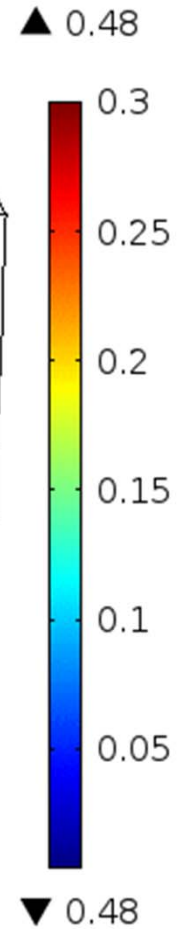

Simulation in architecture

Time=0 s