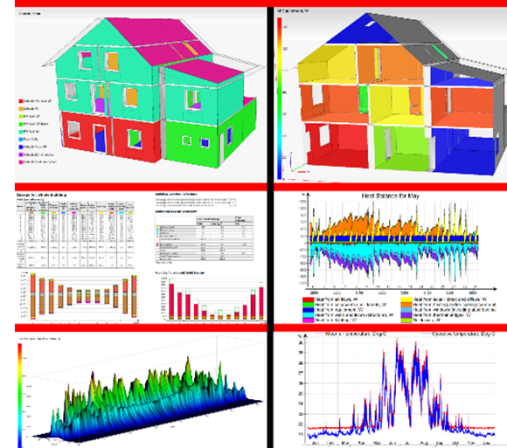

a) garis lurus melalui P (Puncak Parabola ke bawah 2) sebenarnya terletak pada bidang Hypar.
b)

• titik P juga merupakan titik terendah dari parabola membuka ke atas 2

Digital Era

- Computers are **famously versatile** machines. One could use CAD/CAM technologies to mass-produce boxes and blobs, indifferently
- Today, many technologically savvy designers use **open-source software**, or exploit other collaborative aspects of networked technologies

Digital Design Architecture

- Form Finding
- Building Performance
- New building material

THREE-DIMENSIONAL SCANNING: FROM PHYSICAL TO DIGITAL

- digitized points
- digital surface reconstruction
- digitally fabricated model