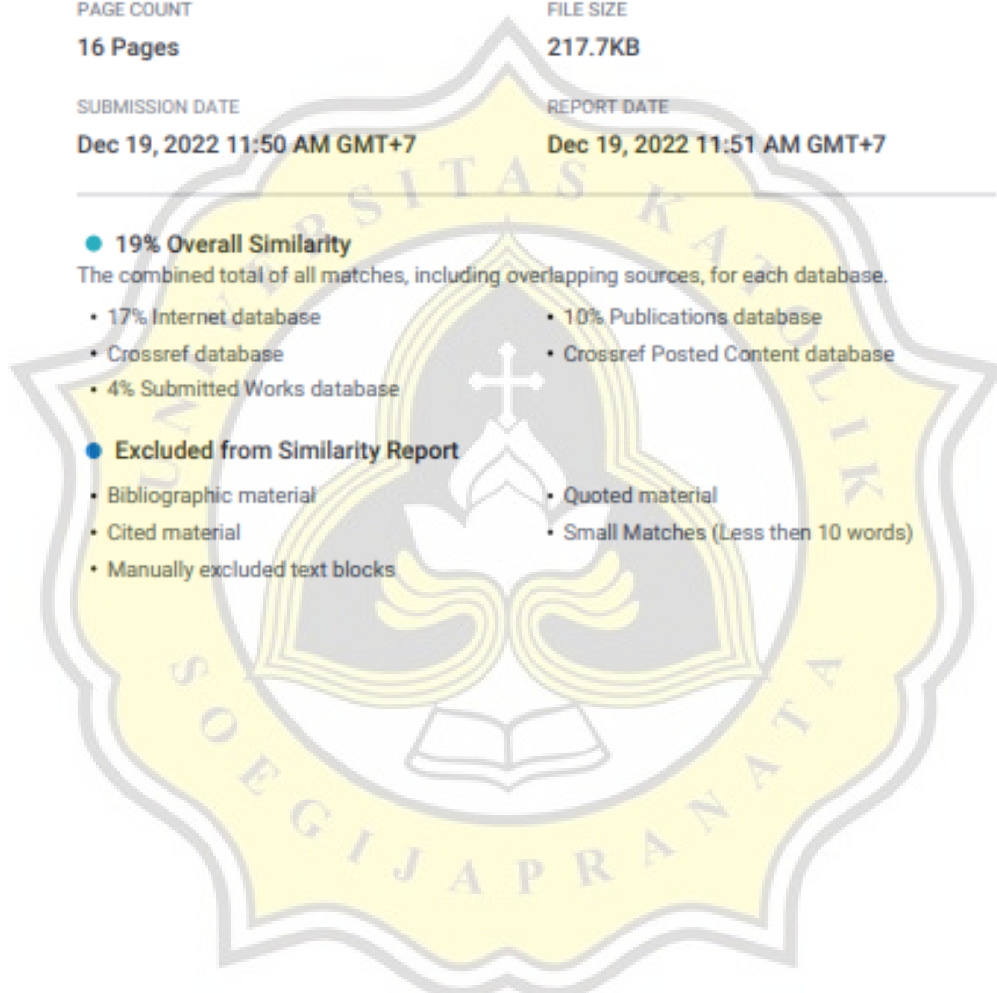

PAPER NAME
TA-17.K1.0042.docx

WORD COUNT
3210 Words

CHARACTER COUNT
16660 Characters

PAGE COUNT
16 Pages

FILE SIZE
217.7KB

SUBMISSION DATE
Dec 19, 2022 11:50 AM GMT+7

REPORT DATE
Dec 19, 2022 11:51 AM GMT+7

● **19% Overall Similarity**

The combined total of all matches, including overlapping sources, for each database.

- 17% Internet database
- 10% Publications database
- Crossref database
- Crossref Posted Content database
- 4% Submitted Works database

● **Excluded from Similarity Report**

- Bibliographic material
- Quoted material
- Cited material
- Small Matches (Less than 10 words)
- Manually excluded text blocks

Summary