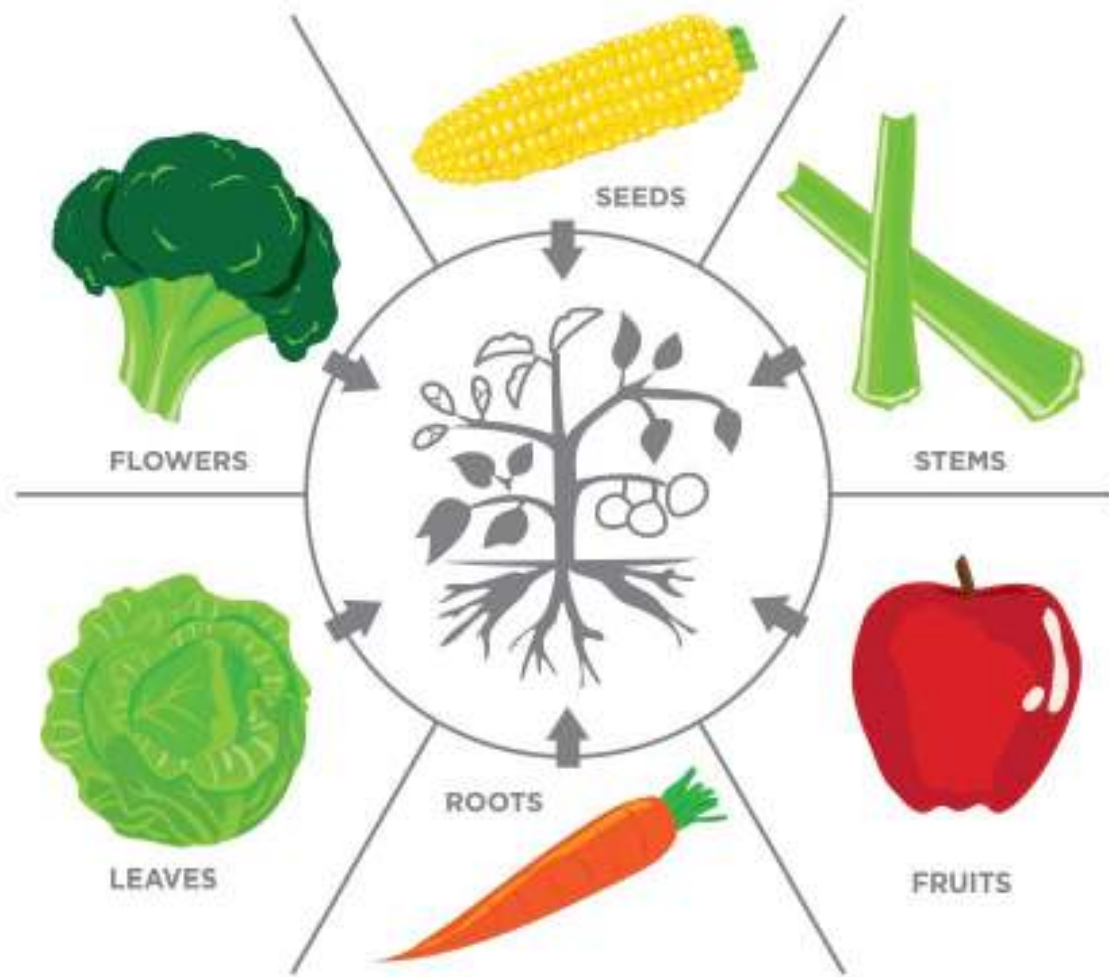

Semarang, 09 Juli 2020

Dekan,

**Dr. R. Probo Y. Nugrahedhi, M. Sc.**

NPP: 0581 2001 244

WEBINAR SERIES FTP MENYEMAI  
HARAPAN

An illustration of a breakfast meal on a wooden table. The meal consists of a white plate with two sunny-side-up eggs, two strips of cooked bacon, a portion of green leafy vegetables, and a slice of tomato. A glass of orange juice is placed behind the plate. A small brown bowl with a white substance and three small brown dots is on the table in the foreground. The text 'SUMBER MAKANAN' is overlaid in green on the right side of the illustration.

# SUMBER MAKANAN

Alberta Rika Pratiwi, 2020  
Teknologi Pangan, Unika Soegijapranata

SINYAL TUBUH MEMBUTUHKAN SESUATU UNTUK DIKONSUMSI

RASA

**LAPAR**

NABATI (TUMBUHAN) & HEWANI (HEWAN)

## PIGMEN

Sumber antioksidan

Lebih dari 100 Bunga yang dapat dikonsumsi

**Sumber zat gizi**  
Karbohidrat, protein,  
lemak, vitamin, mineral,  
serat.

**Sumber komponen aktif**  
Antiinflamasi, anticancer dll