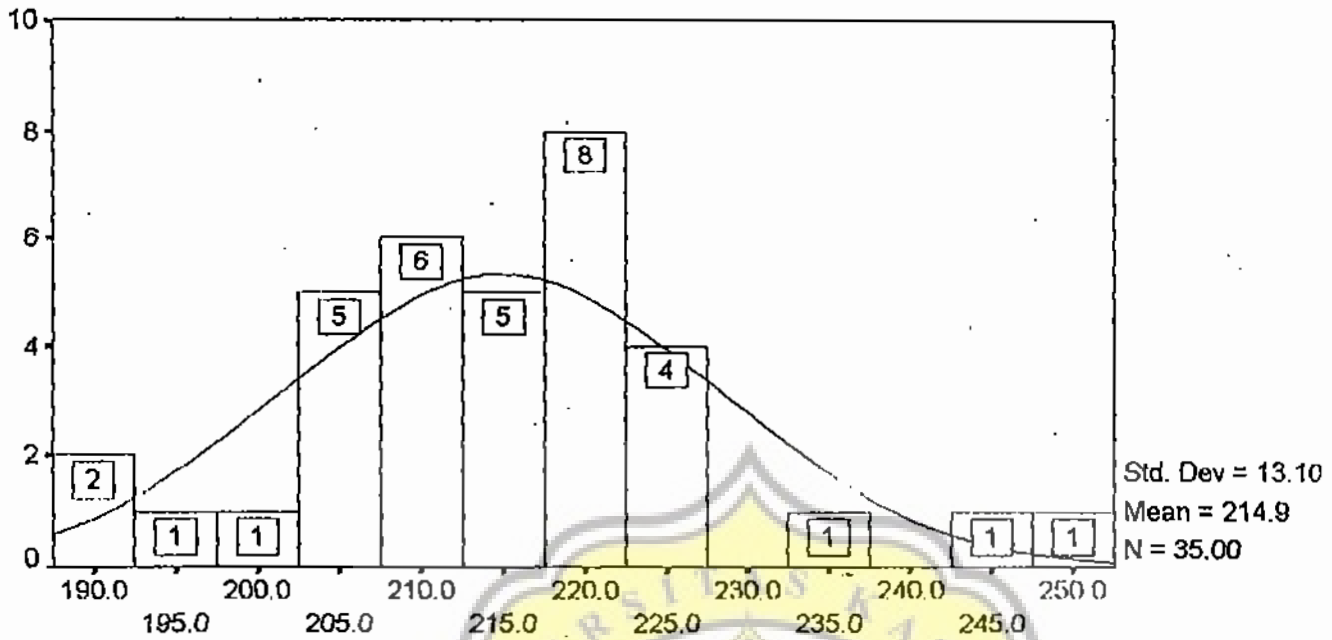

Histogram

For SISWA: ikut bimbingan